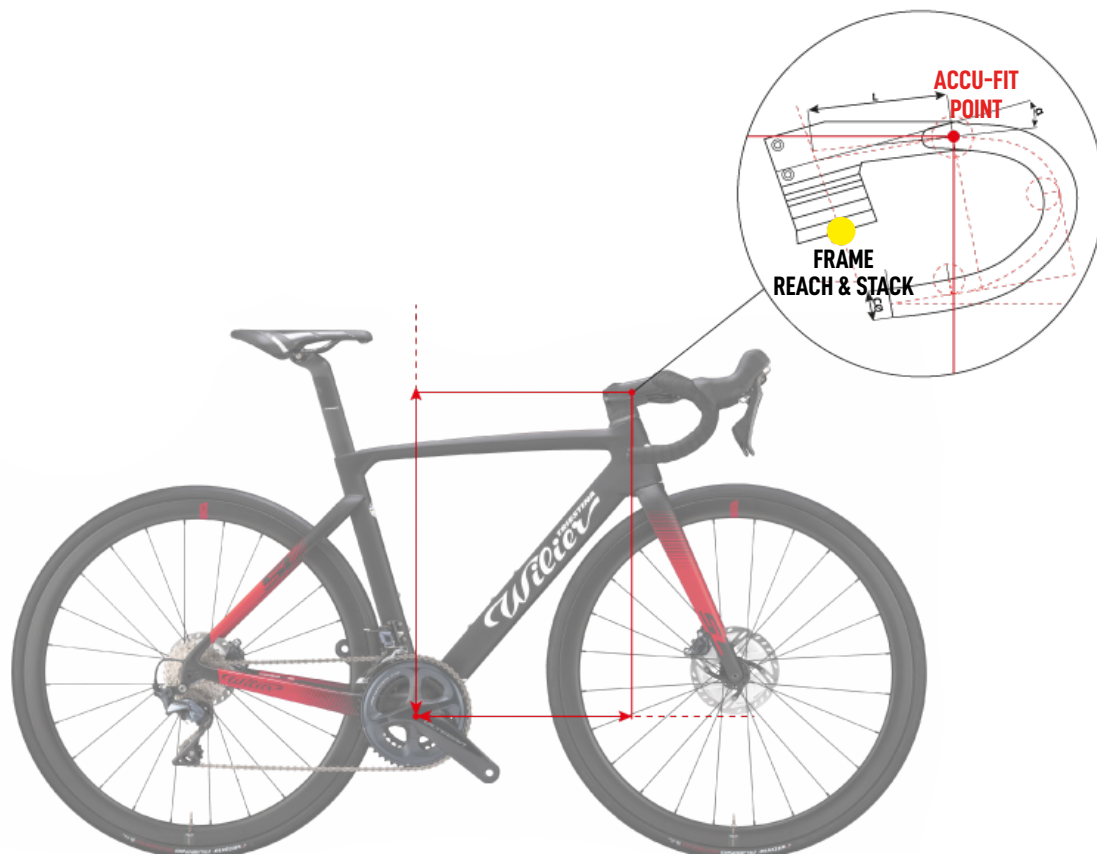

CRISTO 10 SL

ACCUFIT
REV.01

ACCUFIT

Correct positioning in the saddle is one of the most important issues for cyclists, especially for competitors and long-distance cyclists. While with steel bikes, it was relatively easy to measure the length of the tubes, as the years passed, and with the introduction of sloping top tubes, defining measurements has become increasingly complex.

So, in addition to the classic values of height, length and angles, we now consider reach & stack data, and horizontal and vertical distance values between the centre of the bottom bracket and the centre of the upper part of the head tube.

But modern bicycles like WILIER 0 SLR, Cento10SL, Cento10NDR have made measurement even more complex, since they are complete and complex systems based on the combination of the frame, handlebar spacers and monocoque handlebars. When buying a bike, it is essential to know the size of every bike element based on your body size and shape.

This coordinate, called **ACCUFIT**, determines the distance between the centre of the bottom bracket and the centre of the handlebar. It is clear that for every model there are as many coordinates as there are frame sizes multiplied by the number of handlebar sizes and the configuration of spacers.